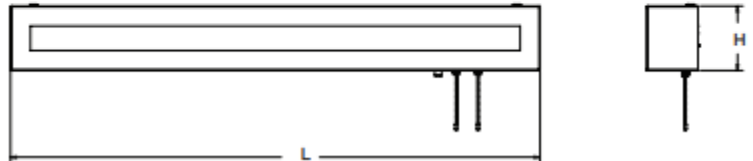

Diffuser:

- Diffuser is 0.070" thick matte white acrylic for the down light and up light, and a white linen pattern acrylic front.
- Frame mounts to electrical channel with two decorative screws.