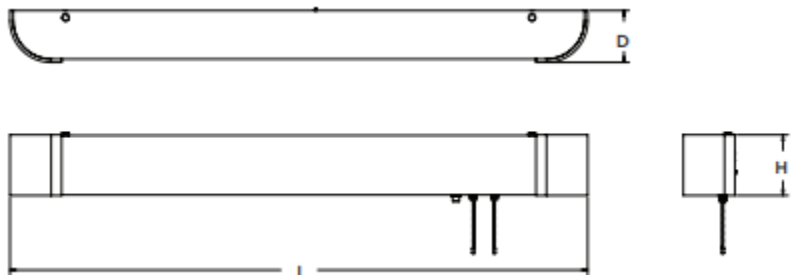

Construction:

- The light wiring channel is formed from 22-gauge steel.
- An internal divider provides separate lamp compartments for controlled up light and down light.
- The decorative bands are stamped steel and glued to the diffuser.
- Fixture can mount horizontally only. Power connections can be made in the fixture wiring channel or in a standard junction box (not included).

Finish:

- All metal parts are finished in satin nickel or oil-rubbed bronze.
- Internal housing is finished in a lighting grade baked white enamel.

Diffuser:

- Diffuser is 0.070" thick matte white acrylic for the down light, and up light, and a white linen pattern acrylic front.
- Frame mounts to electrical channel with two decorative screws.